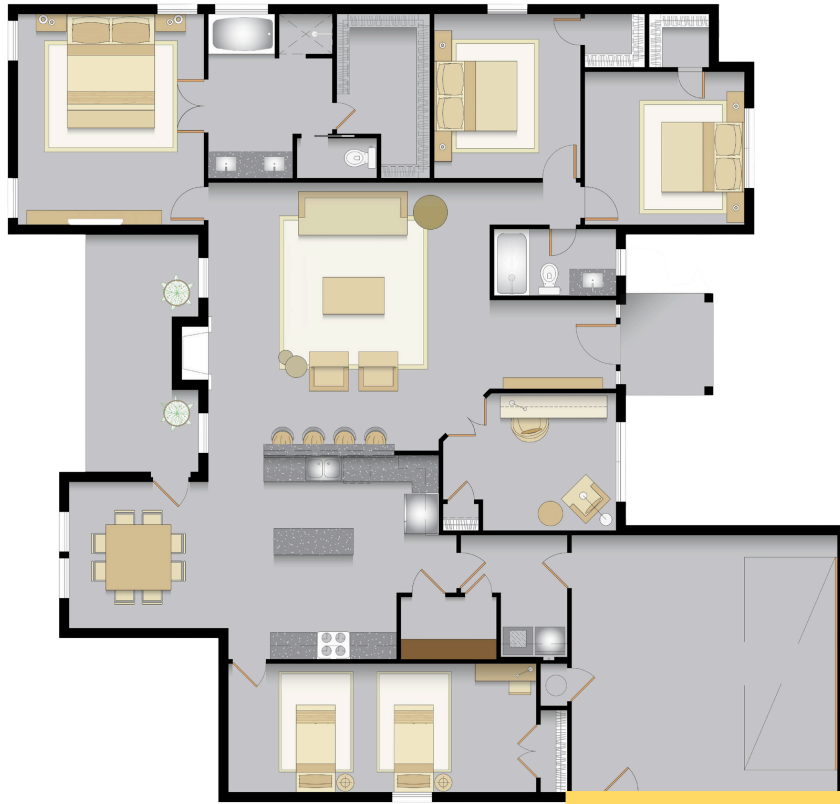

The **best**
place for
your family

2.338 SQFT

 **4**  **3**  **3**

4 bedrooms w/ large walk-in closets & linen/built-ins, 3 baths, 3-car garage, large covered patio and covered porch. Large laundry room adjoins master closet. A wall of storage cabinets line the hallway to the secondary bedrooms is a plus.

2.357 SQFT

 **5**  **2**  **2**

This 2,357 sqft Floor plan has 5 bedrooms, walk-in closet, 2 baths, 2-car garage.

The **best**
place for
your family

Emerald

2908 SQ FT

INCORP USA
ENTERPRISES
NOW YOU CAN BUY
YOUR "DREAM"

By Francois Mercer

 **4**  **3**  **3**

4 bedrooms w/ large walk-in closets & linen/built-ins, 3 baths, 3-car garage, large covered patio and covered porch. Large laundry room adjoins master closet. A wall of storage cabinets line the hallway to the secondary bedrooms is a plus.