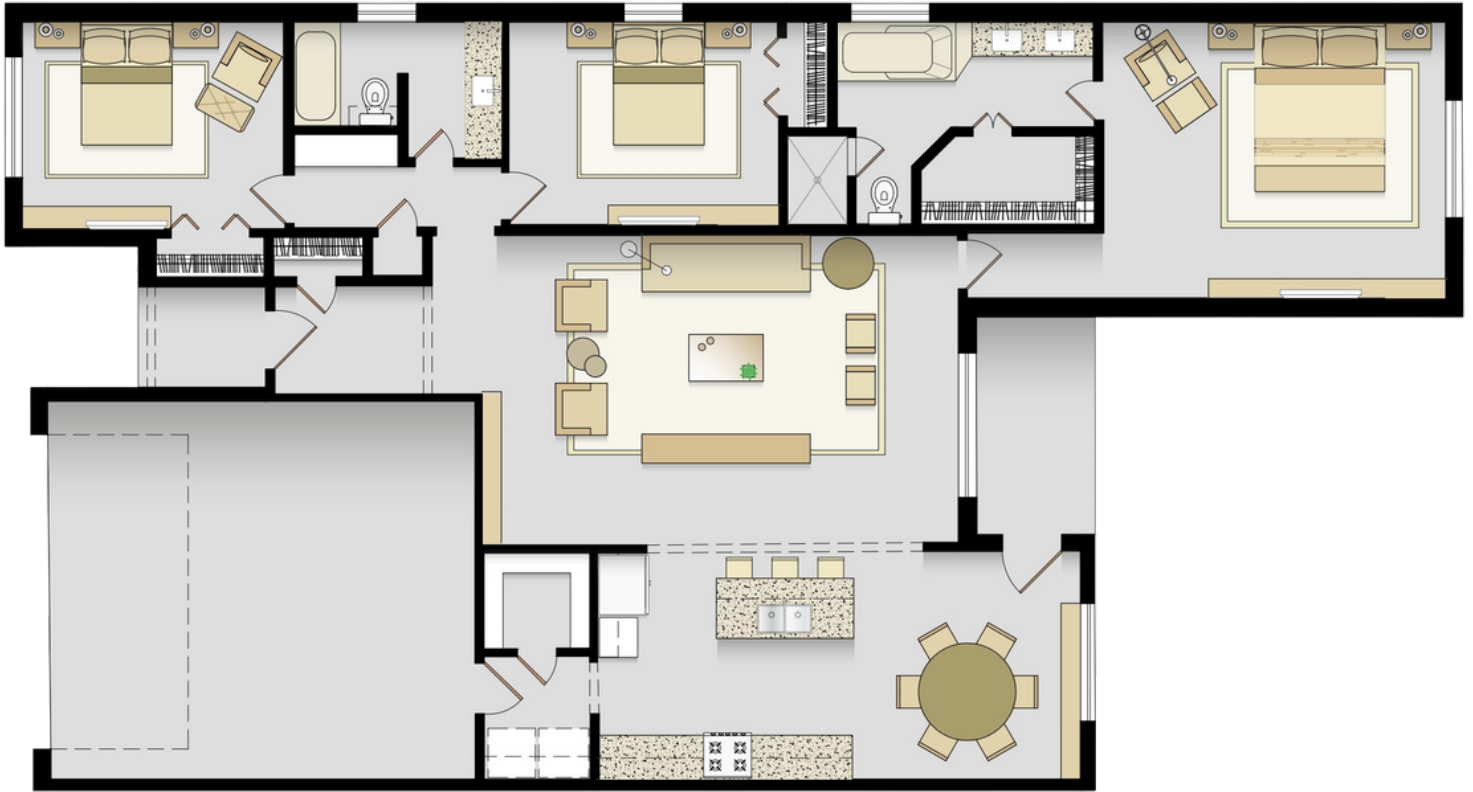

## NOW YOU CAN BUY YOUR "DREAM"

By Francois Mercer

 **4**  **2**  **3**

Floor plan is 1,810 sqft, plus a covered patio. 4 bedrooms (including private master suite) with option of 3 bedrooms with office/study. Master bath includes dual vanities; separate jetted tub, and walk-in closet.

**1.810 SQFT**

**NOW YOU CAN BUY  
YOUR "DREAM"**

By Francois Mercer

This 1,868 sqft Floor plan has 3 bedrooms, walk-in closet, 2 baths, 2-car garage and a covered porch.

**SINGLE  
FAMILY**

**1.810 SQFT**

**NOW YOU CAN BUY  
YOUR "DREAM"**

By Francois Mercer

This 1,878 sqft Floor plan has 4 bedrooms, walk-in closet, 2 baths, 2-car garage and a covered porch.

**SINGLE  
FAMILY**

# SINGLE FAMILY

**NOW YOU CAN BUY  
YOUR "DREAM"**

By Francois Mercer

 **4**  **2**  **3**

**1.994 SQFT**

Floor plan is 1,994 sqft with 4 bedrooms (including private master suite) or 3 bedrooms with office/study. Master bath includes dual vanities; separate soaker tub, & walk-in closet. Lots of closet & laundry space.