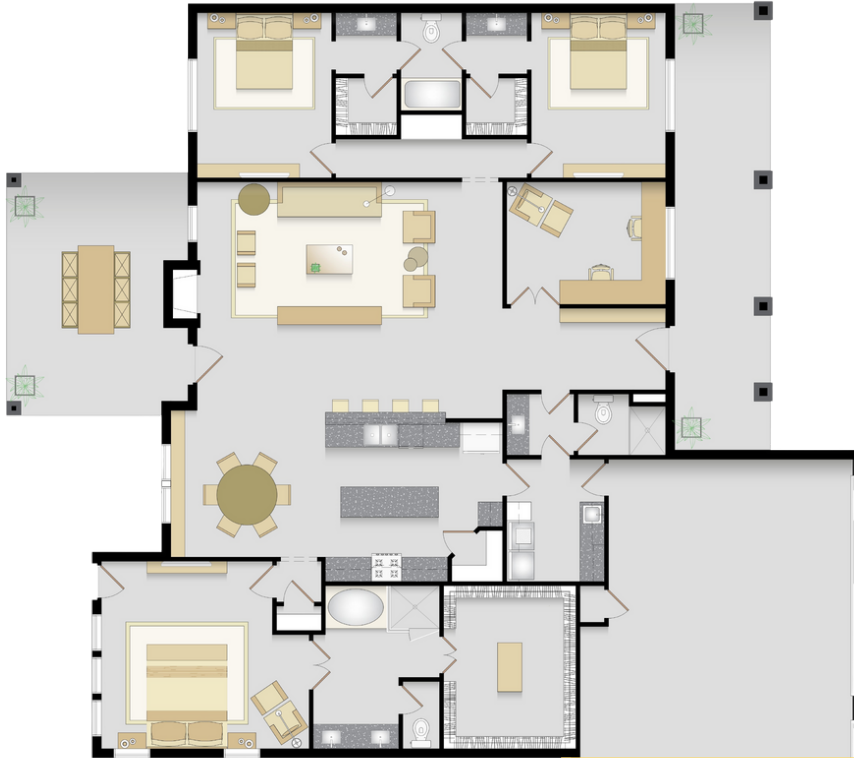

The **best**  
place for  
your family

INCORP USA  
ENTERPRISES

**2.440 SQFT**

**NOW YOU CAN BUY  
YOUR "DREAM"**

By Francois Mercer

 **4**  **2,5**  **3**

4 bedrooms w/ large walk-in closets & linen/built-ins, 2,5 baths, 3-car garage, large covered patio and covered porch. Large laundry room adjoins master closet. A wall of storage cabinets lines the hallway to the secondary bedrooms is a plus.

**2.449 SQFT**

**NOW YOU CAN BUY  
YOUR "DREAM"**

By Francois Mercer

 **4**  **3**  **3**

This 2,449 sqft Floor plan has 4 bedrooms with large walk-in closets & linen/built-ins, 3 baths, 3-car garage, a large, covered patio and covered porch. Large laundry room adjoins master closet. Custom design and style plus exceptional energy efficiency.

The **best**  
place for  
your family

Ruby

2800 SQFT

INCORP USA  
ENTERPRISES

NOW YOU CAN BUY  
YOUR "DREAM"

By Francois Mercer

**INCORP USA**  
ENTERPRISES

4 bedrooms w/ large walk-in closets & linen/built-ins, 3 baths, 3-car garage, large covered patio and covered porch. Large laundry room adjoins master closet. A wall of storage cabinets line the hallway to the secondary bedrooms is a plus.